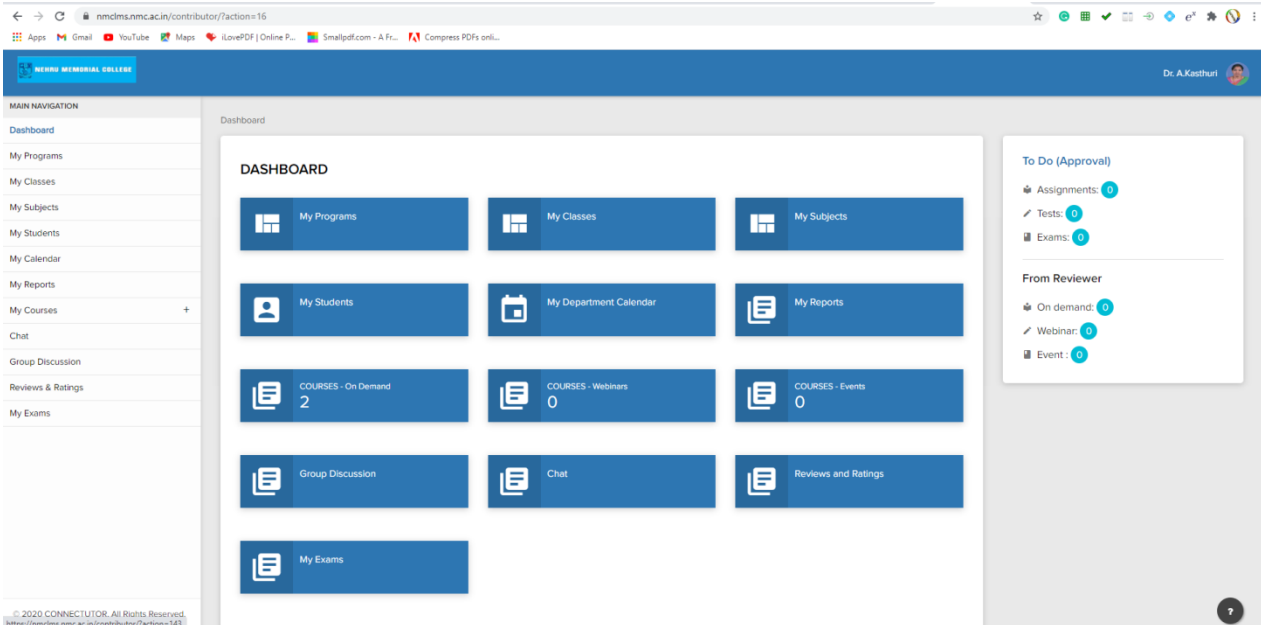

2. HoD Dashboard management