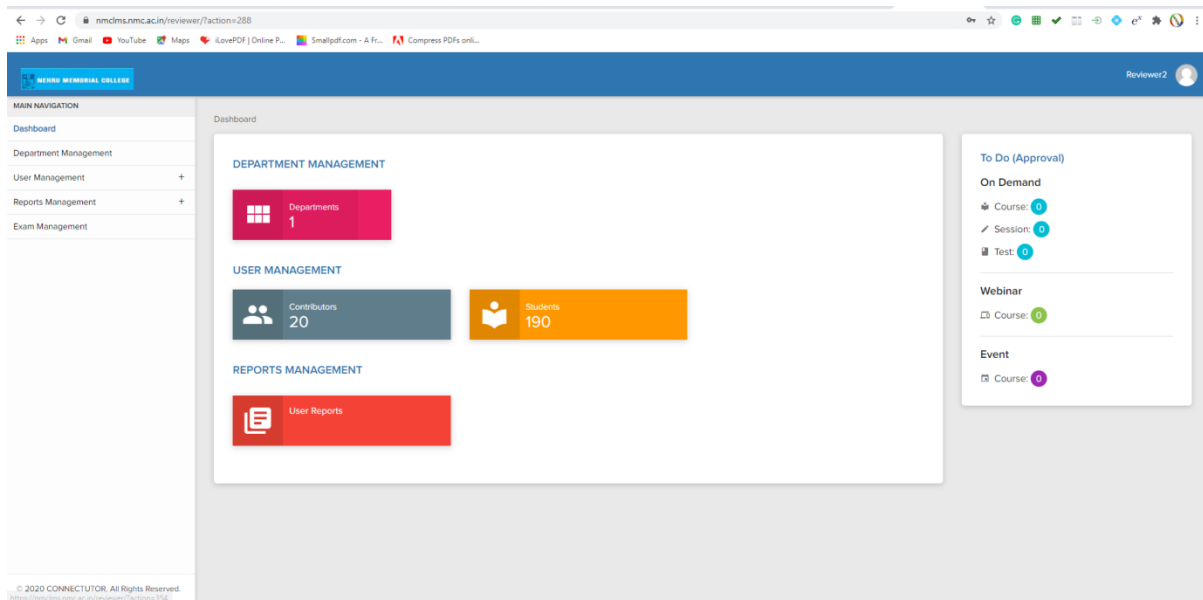

1. Entry page of Connectutor

2. HoD Dashboard management

3. Department profile management

4. Department profile management

nmclms.nmc.ac.in/contributor/?action=15

Ms. S.Dhivyakannu

MAIN NAVIGATION

- Dashboard
- My Programs
- My Classes
- My Subjects
- My Students
- My Calendar
- My Reports
- My Courses
- Chat
- Group Discussion
- Reviews & Ratings
- My Exams