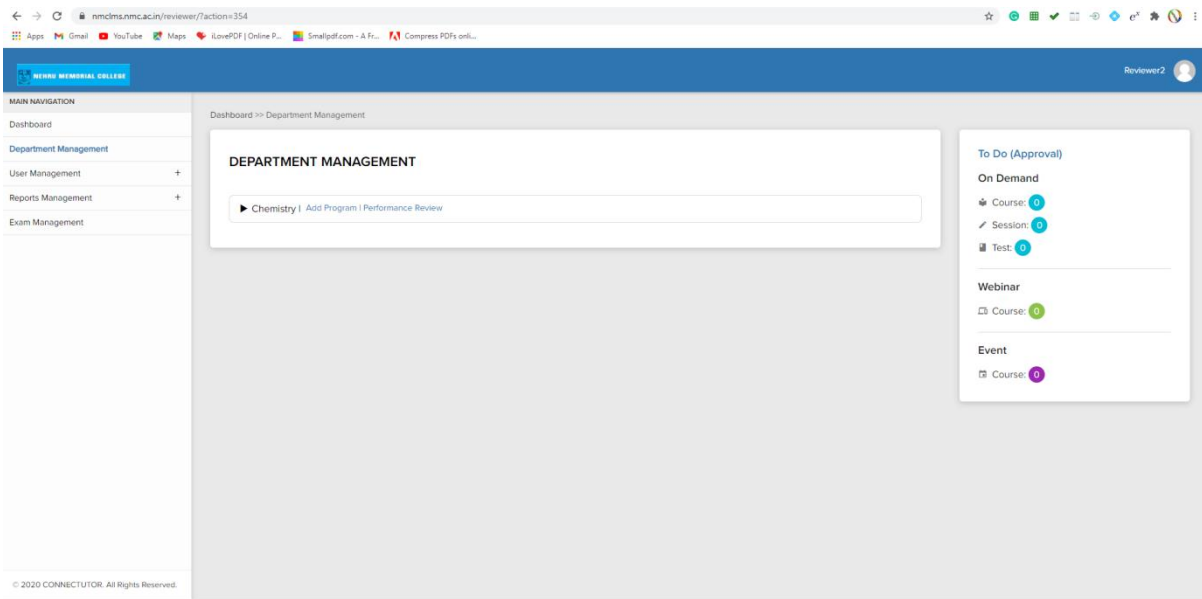

3. Department profile management